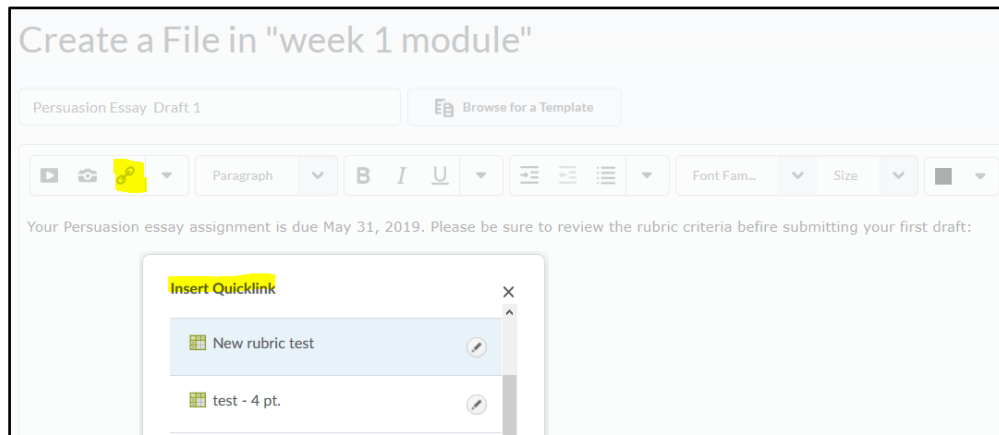

April - Monthly D2L Update Notification

D2L/Brightspace Learning Environment 20.19.4 - update effective Apr. 19, 2019

Notifications

- Students may now set option to receive notification when instructors publish or update published feedback for Assignments.
 - *Students must configure their notification options in their personal settings area*

Rubrics

- Instructors can now enter a score for a criterion on a points-based rubric before clicking on a level within the rubric. Previously, an instructor could only manually enter a score after selecting a level.
- Instructors may now create Quicklinks within the html editor to individual Rubrics as long as the rubric has been made visible to students. For example: