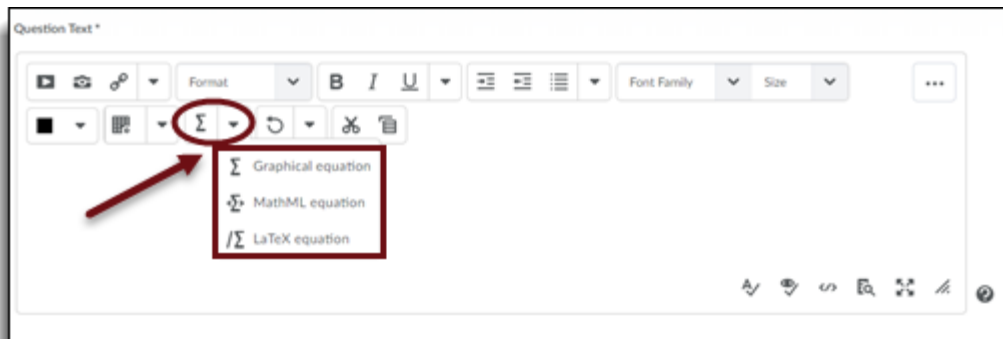

March Monthly D2L Update Notification

D2L/Brightspace Learning Environment 10.7.11 - update on or about March 16, 2018

Quizzes – LaTeX editor added to HTML editor

This feature adds the LaTeX editor to the HTML Editor in the new quizzing experience. The LaTeX editor existed in the old quizzing experience.