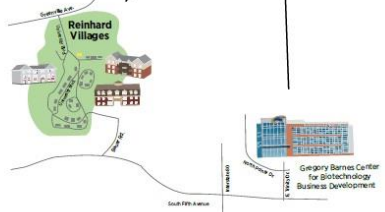

CLARION UNIVERSITY

Become A Fan On Facebook
www.facebook.com/clarionu
@clarionadmis
www.youtube.com/clarionuniversity1

To Downtown Clarion and Memorial Stadium

Memorial Stadium
8 blocks from campus

OFFICE OF ADMISSIONS

Clarion University
840 Wood Street
Clarion, PA 16214-1232
814-393-2306 or 800-672-7171 (ext. 1)

ADMISSIONS GPS: 909 East Wood Street
admissions@clarion.edu
www.clarion.edu

Athletics: 814-393-1997