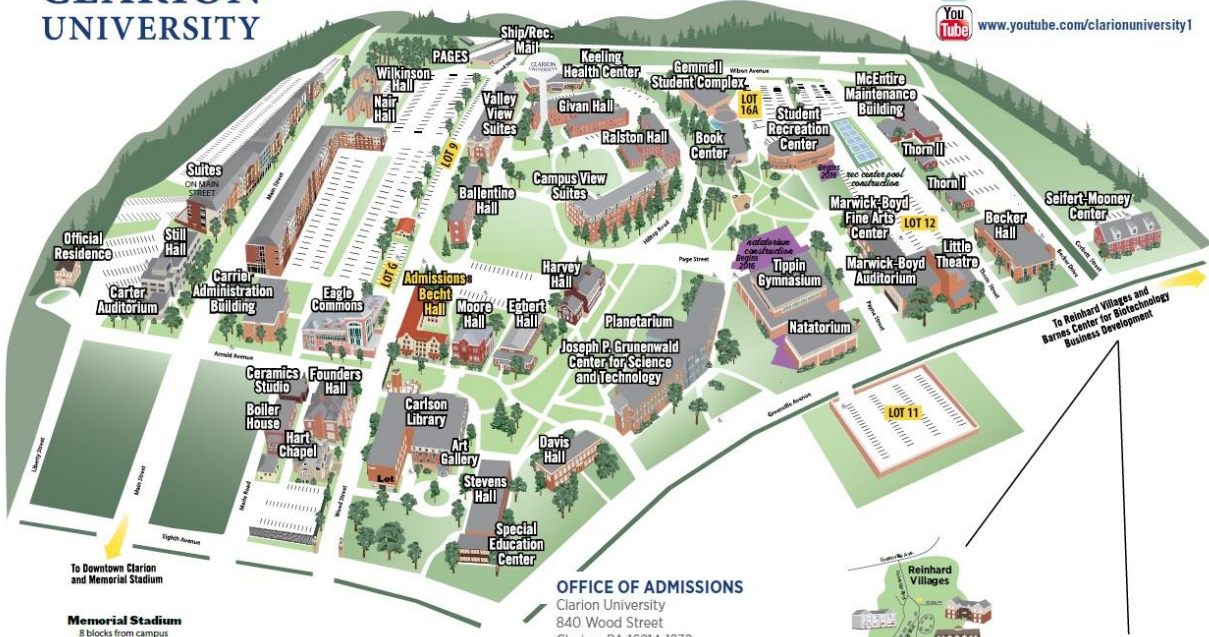

CLARION UNIVERSITY

Become A Fan On Facebook
www.facebook.com/clarionu
@clarionadmis
www.youtube.com/clarionuniversity1

To Downtown Clarion and Memorial Stadium

Memorial Stadium
8 blocks from campus

OFFICE OF ADMISSIONS

Clarion University
840 Wood Street
Clarion, PA 16214-1232
814-393-2306 or 800-672-7171 (ext. 1)

ADMISSIONS GPS: 909 East Wood Street
admissions@clarion.edu
www.clarion.edu

Athletics: 814-393-1997